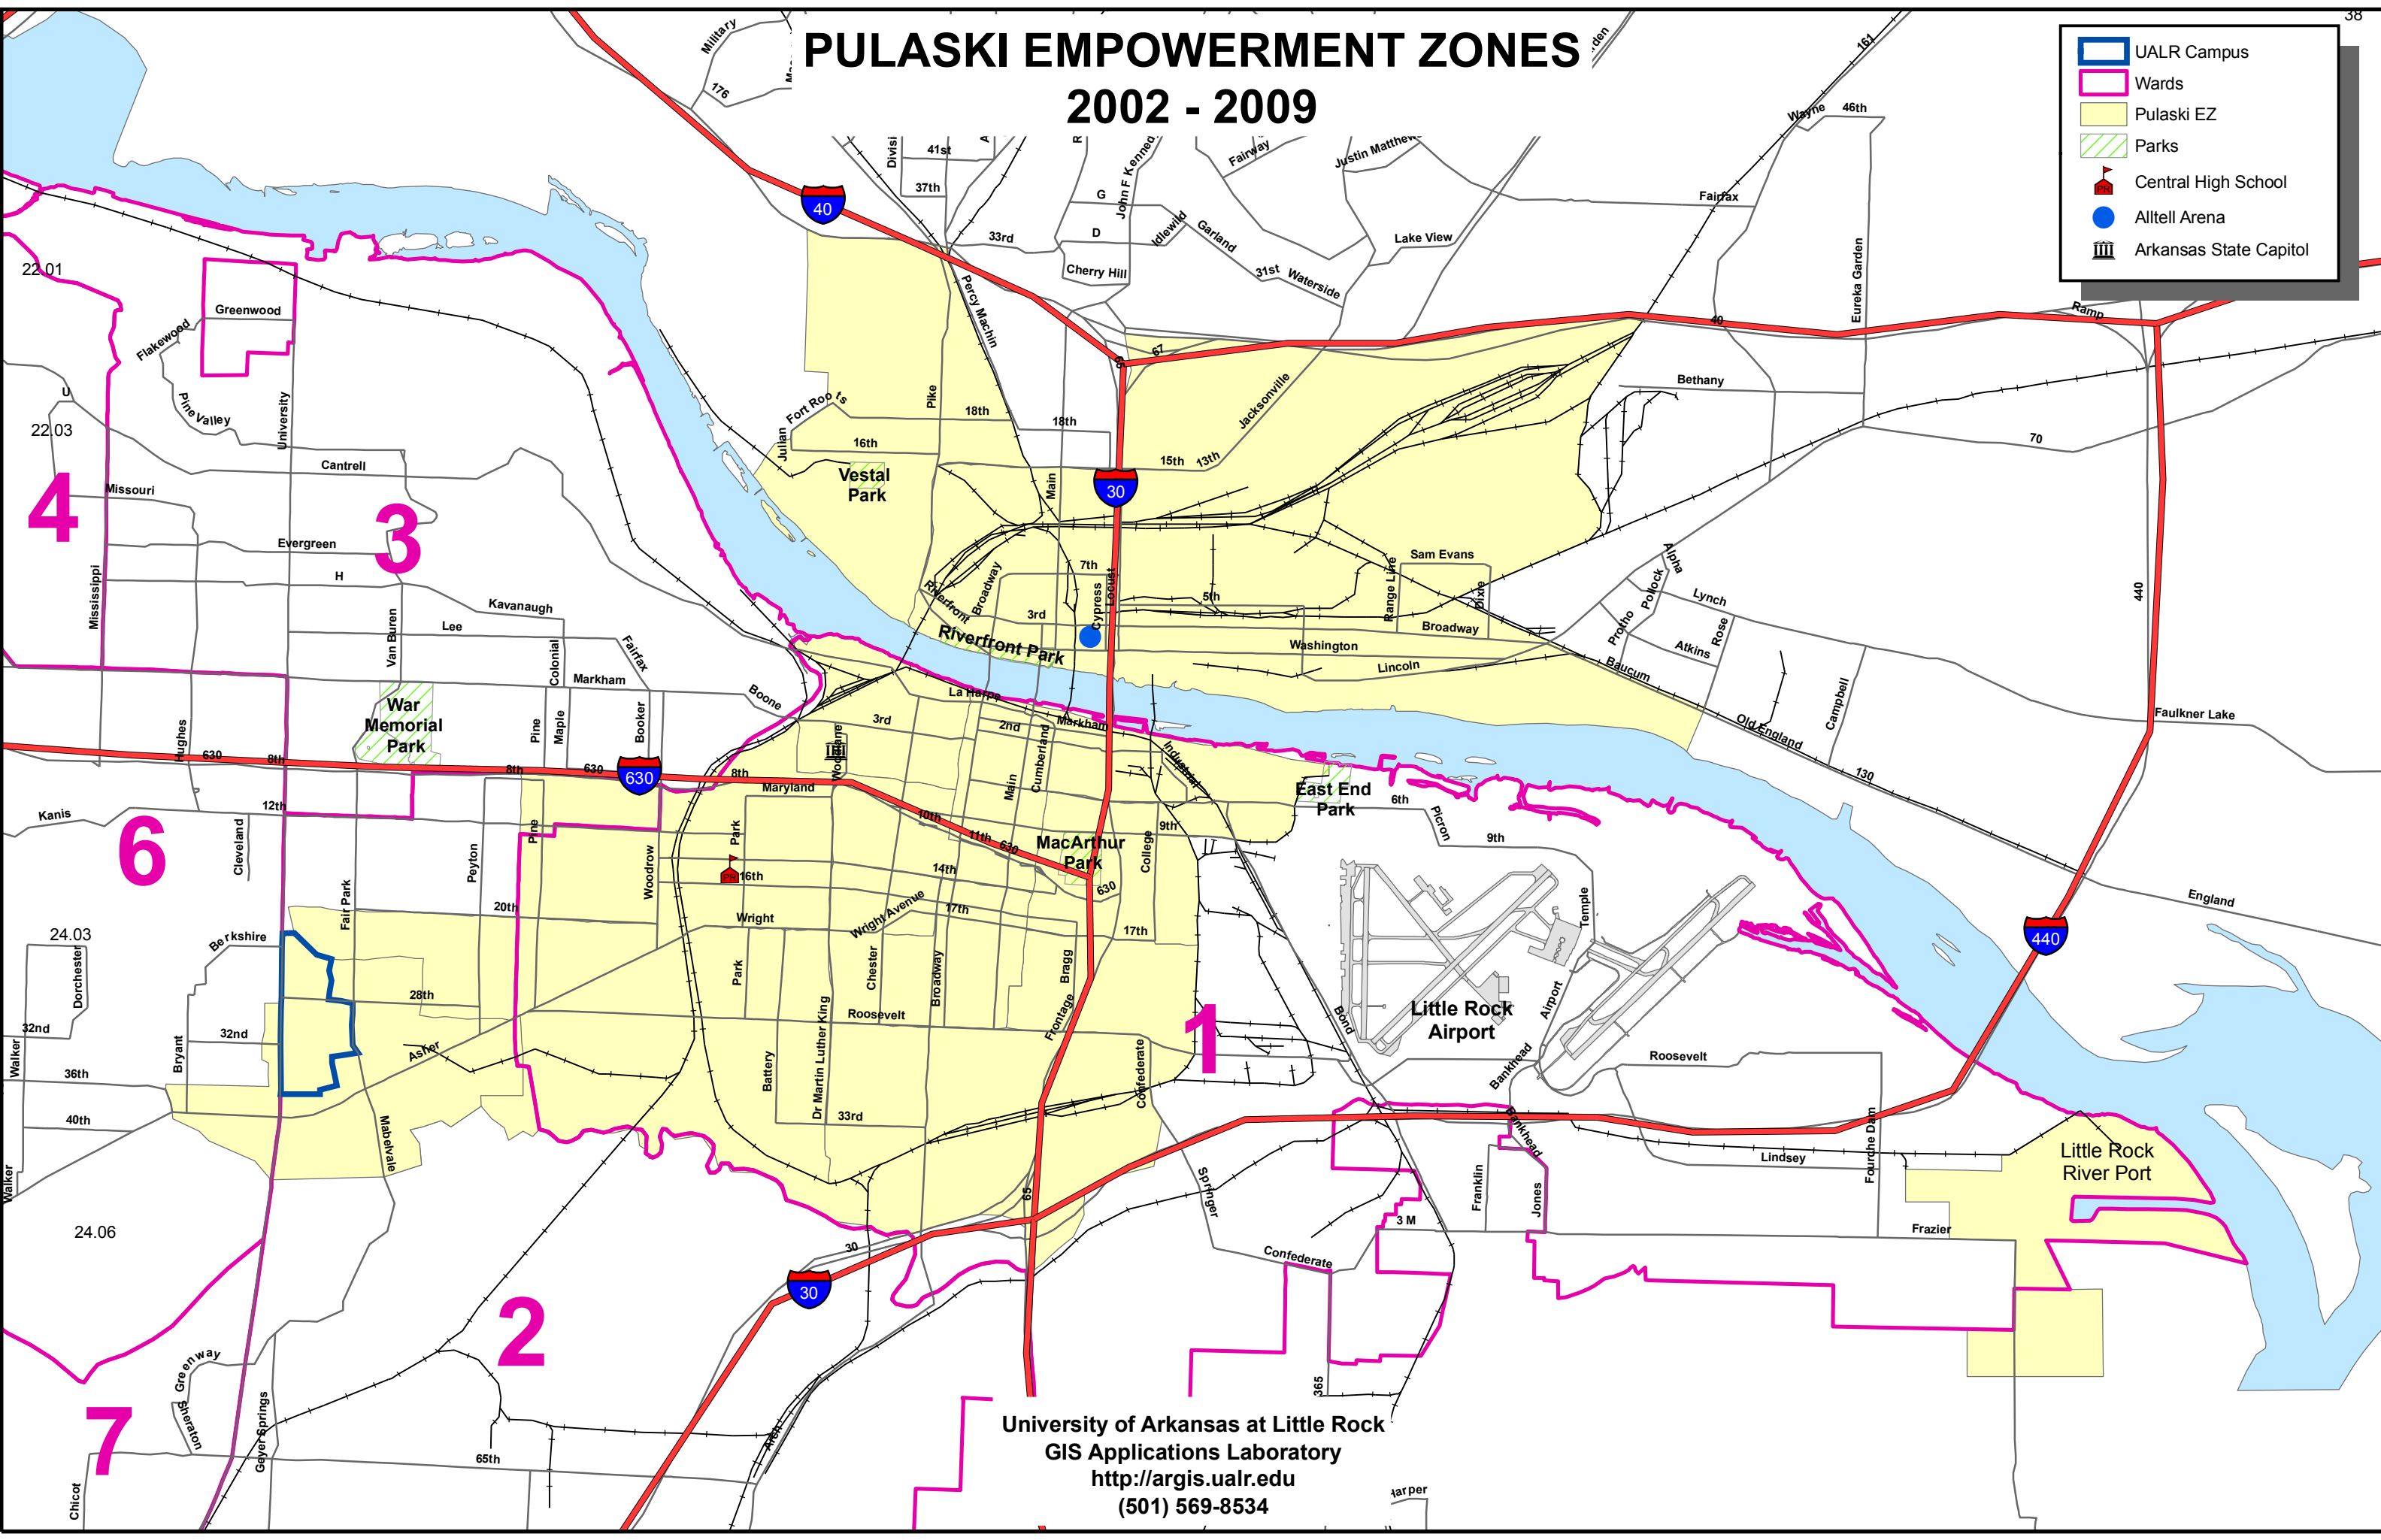

PULASKI EMPOWERMENT ZONES 2002 - 2009

- UALR Campus
- Wards
- Pulaski EZ
- Parks
- Central High School
- Alltell Arena
- Arkansas State Capitol

University of Arkansas at Little Rock
GIS Applications Laboratory
<http://argis.ualr.edu>
(501) 569-8534